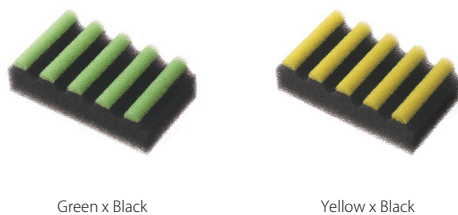

PlaTawa for Bottle Brush for bottles

REF. NO.	VARIATION	MOQ	WSP
CL-665-800-1	Light Green	10	€ 4.00
CL-665-800-5	Gray		
CL-665-800-7	White		
CL-665-800-8	Yellow		

Border Sponge Sponge for kitchen

REF. NO.	VARIATION	MOQ	WSP
CL-666-400-1	Green x Black	10	€ 2.50
CL-666-400-8	Yellow x Black		

PlaTawa for Bath Brush for bath

Warm Blue Warm Gray Warm White Yellow

REF. NO.	VARIATION	MOQ	WSP
CL-665-512-3	Warm Blue	10	€ 3.50
CL-665-512-5	Warm Gray		
CL-665-512-7	Warm White		
CL-665-512-8	Yellow		

Black
(4 pcs.)

Water Blue
(4 pcs.)

Brick
(4 pcs.)

REF. NO.	VARIATION	MOQ	WSP
MR-006-001-1	Herb Green (4 pcs.)	1	€ 15.00
MR-006-001-3	Water Blue (4 pcs.)		
MR-006-001-4	Sand Brown (4 pcs.)		
MR-006-001-6	Brick (4 pcs.)		
MR-006-001-8	Black (4 pcs.)		