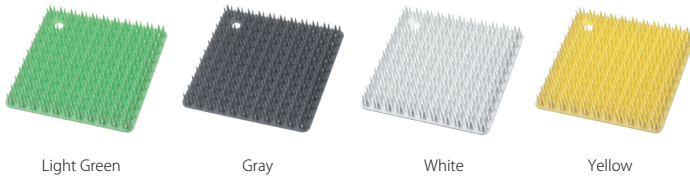

PRICE LIST 2023AW

EU

Craper Duster for kitchen

NEW

REF. NO.	VARIATION	MOQ	WSP
CL-666-900-0		5	€ 5.50

PlaTawa for Kitchen Brush for kitchen

REF. NO.	VARIATION	MOQ	WSP
CL-665-502-1	Light Green	10	€ 2.50
CL-665-502-5	Gray		
CL-665-502-7	White		
CL-665-502-8	Yellow		

PlaTawa for Bottle Brush for bottles

REF. NO.	VARIATION	MOQ	WSP
CL-665-800-1	Light Green	10	€ 4.00
CL-665-800-5	Gray		
CL-665-800-7	White		
CL-665-800-8	Yellow		

Border Sponge Sponge for kitchen

REF. NO.	VARIATION	MOQ	WSP
CL-666-400-1	Green x Black	10	€ 2.50
CL-666-400-8	Yellow x Black		

PlaTawa for Bath Brush for bath

Warm Blue Warm Gray Warm White Yellow

REF. NO.	VARIATION	MOQ	WSP
CL-665-512-3	Warm Blue	10	€ 3.50
CL-665-512-5	Warm Gray		
CL-665-512-7	Warm White		
CL-665-512-8	Yellow		

S Hook large

Warm Gray Warm White

(Set of 2)

REF. NO.	VARIATION	MOQ	WSP
OT-666-301-5	Warm Gray (Set of 2)	10	€ 4.00
OT-666-301-7	WarmWhite (Set of 2)		

S Hook

Warm Blue Warm Gray Warm White Yellow

(Set of 3)