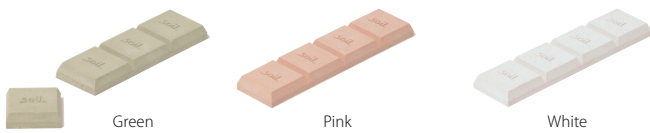

SOAP DISH for bath square

REF. NO.	VARIATION	MOQ	WSP
JIS-B197GR	Green	2	€ 17.30
JIS-B197PK	Pink		
JIS-B197WH	White		

GEM BATH MAT

REF. NO.	VARIATION	MOQ	WSP
JIS-B336	M	1	€ 45.00
JIS-B370	standard	1	€ 66.00

DRYING BOARD light

REF. NO.	VARIATION	MOQ	WSP
JIS-K393	M	1	€ 38.00
JIS-K394	L	1	€ 54.00

CHA-SAJI

REF. NO.	VARIATION	MOQ	WSP
JIS-K263GR	Green	2	€ 9.00
JIS-K263PK	Pink		
JIS-K263WH	White		

COCHA-SAJI

REF. NO.	VARIATION	MOQ	WSP
JIS-K313GR	Green	2	€ 9.70
JIS-K313PK	Pink		
JIS-K313WH	White		

DRYING BLOCK

REF. NO.	VARIATION	MOQ	WSP
JIS-K089GR	Green	2	€ 8.30
JIS-K089PK	Pink		
JIS-K089WH	White		

DRYING BLOCK large

REF. NO.	VARIATION	MOQ	WSP
JIS-K242GR	Green	1	€ 9.00
JIS-K242PK	Pink		
JIS-K242WH	White		