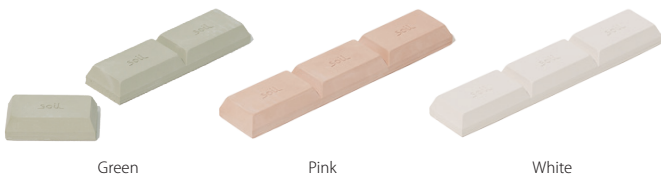

SOAP DISH for bath square

REF. NO.	VARIATION	MOQ	WSP
JIS-B197GR	Green	2	€ 17.30
JIS-B197PK	Pink		
JIS-B197WH	White		

GEM BATH MAT

REF. NO.	VARIATION	MOQ	WSP
JIS-B336	M	1	€ 45.00
JIS-B370	standard	1	€ 66.00

DRYING BOARD light

REF. NO.	VARIATION	MOQ	WSP
JIS-K393	M	1	€ 38.00
JIS-K394	L	1	€ 54.00

CHA-SAJI

REF. NO.	VARIATION	MOQ	WSP
JIS-K263GR	Green	2	€ 9.00
JIS-K263PK	Pink		
JIS-K263WH	White		

COCHA-SAJI

REF. NO.	VARIATION	MOQ	WSP
JIS-K313GR	Green	2	€ 9.70
JIS-K313PK	Pink		
JIS-K313WH	White		

DRYING BLOCK

REF. NO.	VARIATION	MOQ	WSP
JIS-K089GR	Green	2	€ 8.30
JIS-K089PK	Pink		
JIS-K089WH	White		

DRYING BLOCK large

REF. NO.	VARIATION	MOQ	WSP
JIS-K242GR	Green	1	€ 9.00
JIS-K242PK	Pink		
JIS-K242WH	White		