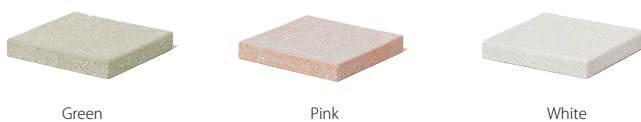

SOAP DISH square

REF. NO.	VARIATION	MOQ	WSP
JIS-B193GR	Green	2	€ 14.00
JIS-B193PK	Pink		
JIS-B193WH	White		

SOAP DISH for bath circle

REF. NO.	VARIATION	MOQ	WSP
JIS-B141GR	Green	2	€ 17.30
JIS-B141PK	Pink		
JIS-B141WH	White		

SOAP DISH for bath square

REF. NO.	VARIATION	MOQ	WSP
JIS-B197GR	Green	2	€ 17.30
JIS-B197PK	Pink		
JIS-B197WH	White		

GEM BATH MAT

REF. NO.	VARIATION	MOQ	WSP
JIS-B336	M	1	€ 45.00
JIS-B370	standard	1	€ 66.00